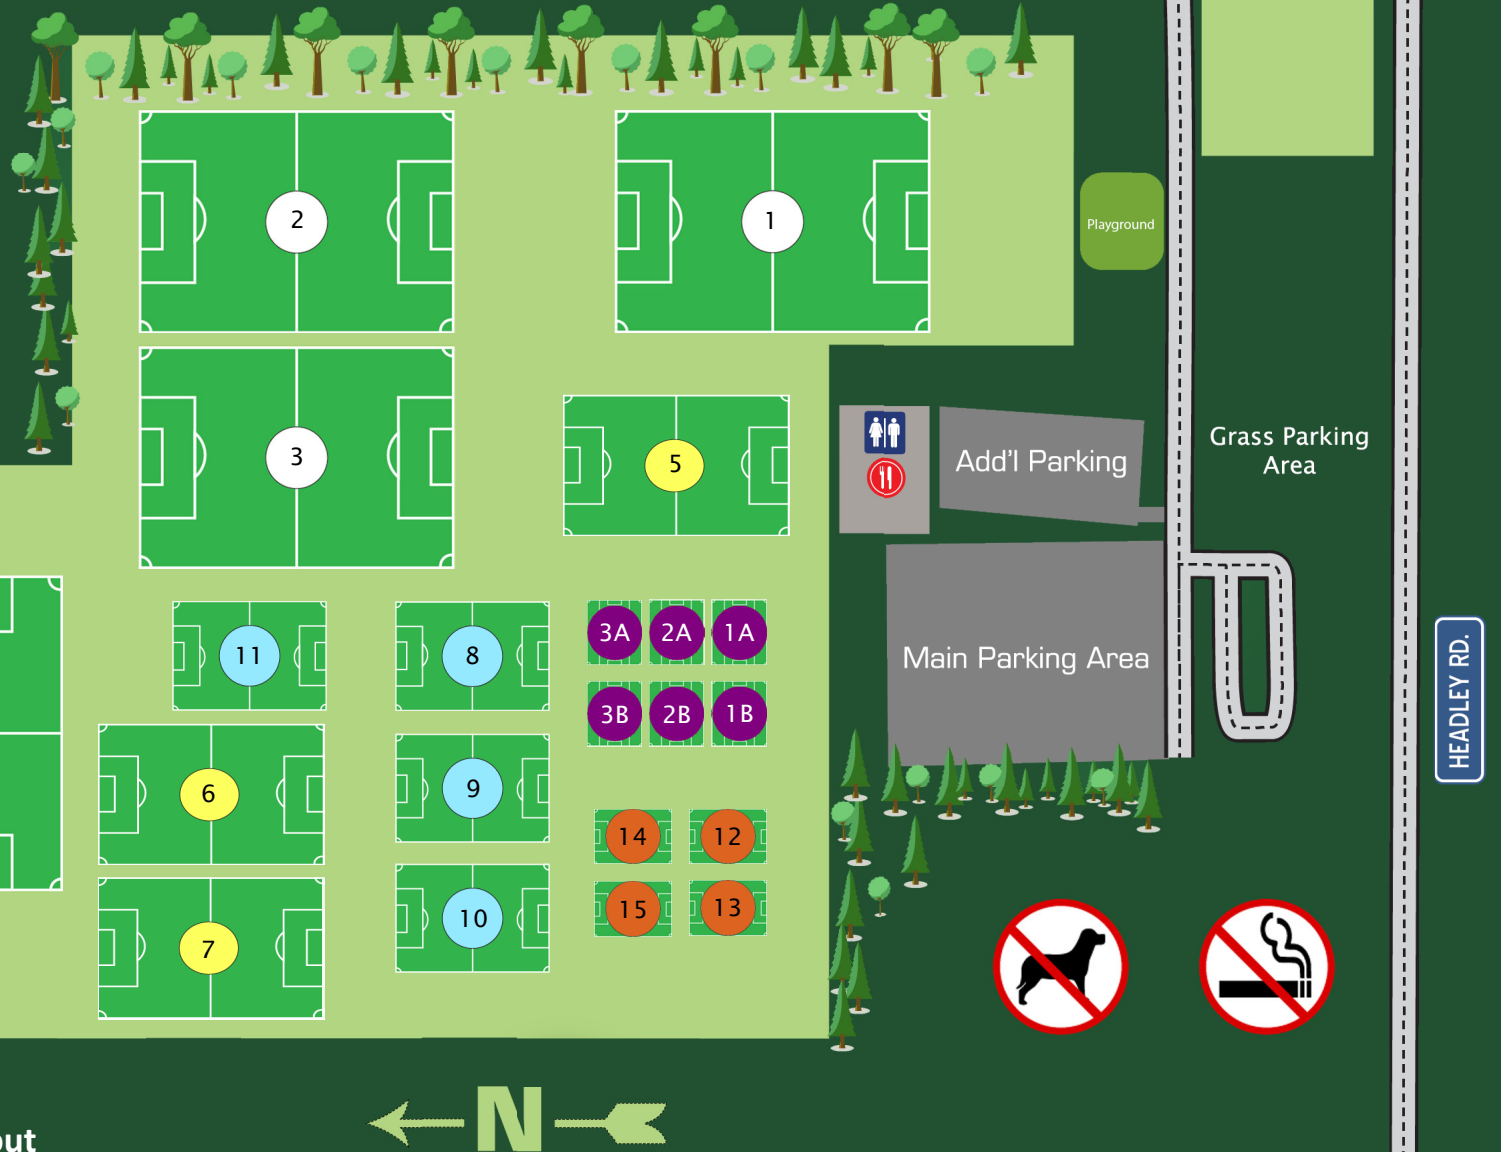

Headley Park

1031 Challis Springs Dr
Gahanna, OH 43230

Legend

- Concessions
- Restrooms
- U13-U18 Fields
- U11-U12 Fields
- U9-U10 Fields
- U6-U7 Fields
- U4-U5 Fields

Neighborhood
Entrance to Park

Fall 2022 Field Layout