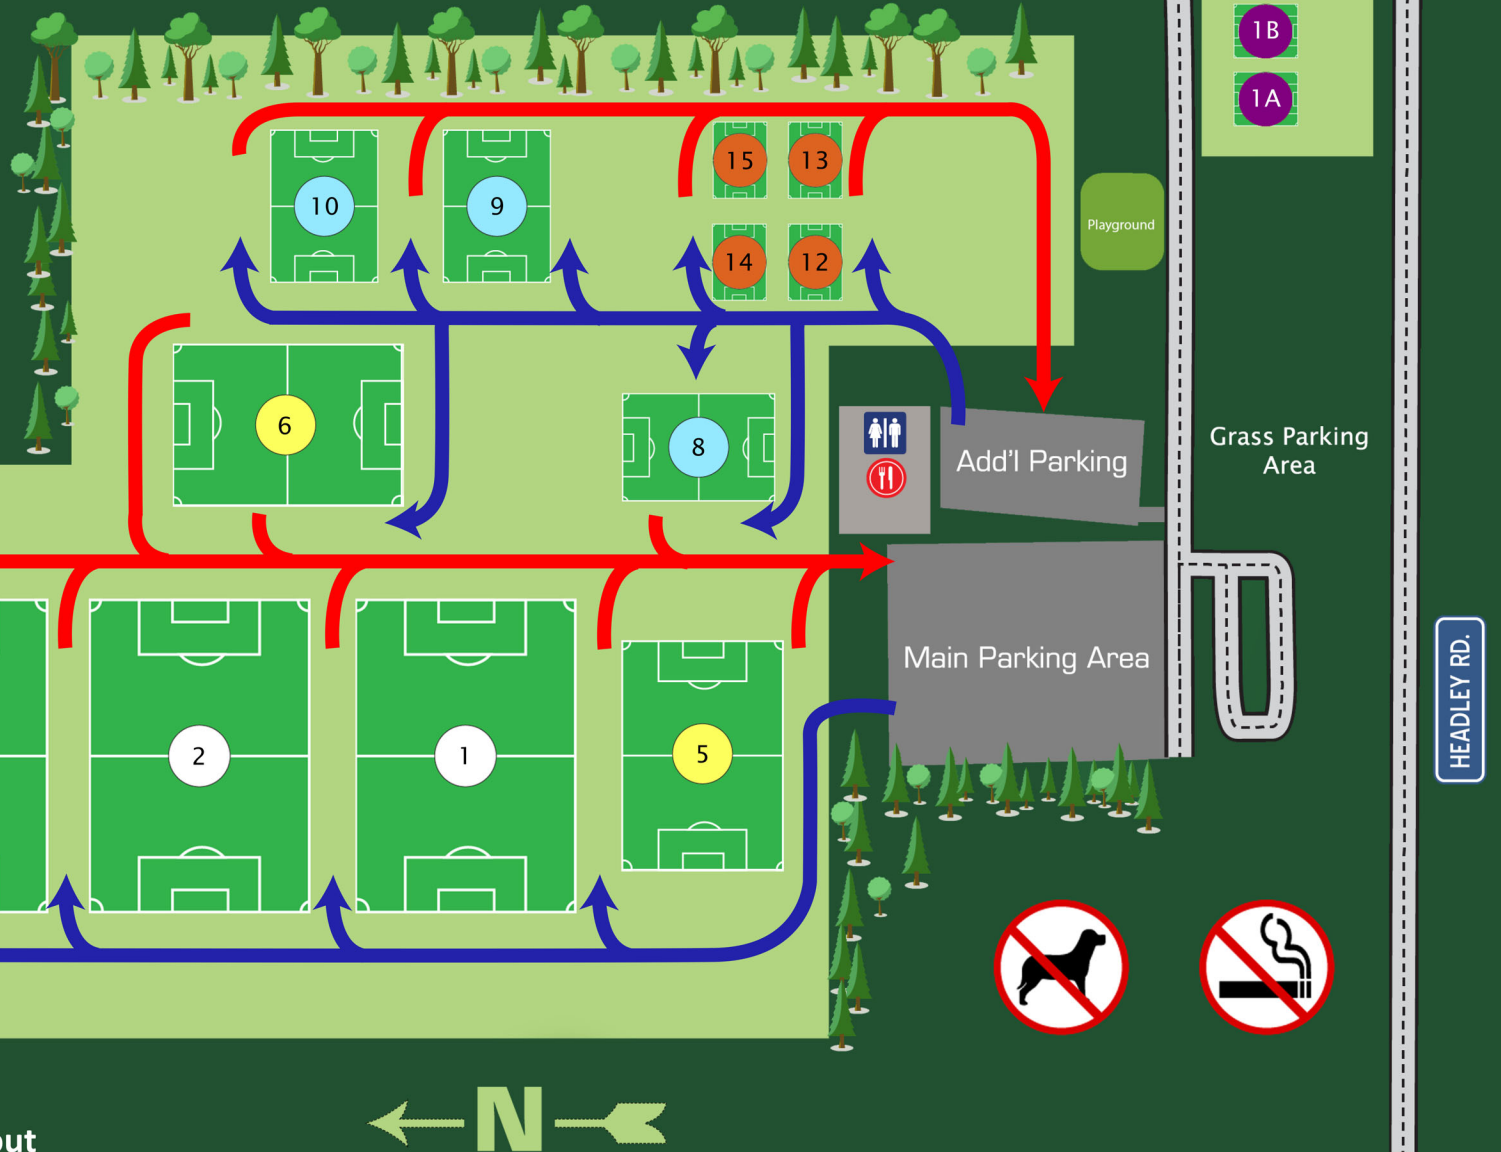

Headley Park

1031 Challis Springs Dr
Gahanna, OH 43230

Legend

-  Concessions
-  Restrooms
-  U13-U18 Fields
-  U11-U12 Fields
-  U9-U10 Fields
-  U6-U7 Fields
-  U4-U5 Fields

Neighborhood
Entrance to Park

Fall 2020 Field Layout